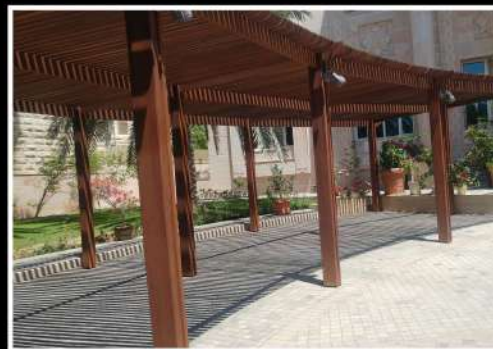

PRIVATE VILLA – Al Mamzar

Manufacturing and installation of pergola and car park shade.

HUMARIFF FASHION DESIGNING - Jumeira 1

Turnkey Project – Complete fit-out including manufacturing and supply of furniture, gold plated hanging rods.

FISH HUT RESTAURANT – Umm Suqeim

Turnkey Project – Complete fit-out and supply of furniture manufactured in-house factory.

TK MMA & FITNESS – Dubai Media City

All electrical, plumbing, gypsum ceiling and wall cladding works. manufacturing and installation of reception counters, other furnitures and Installation of rubber flooring.

PRIVATE VILLA – Jumeira 1

Landscaping works including installation of lights with electrical work.
Boundary wall modification, fabrication and installation of gate.

MOODY CAFE - ADNOC Station, Shawamekh